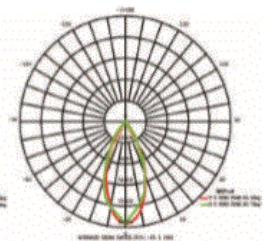

50°

Optional Beam Angles