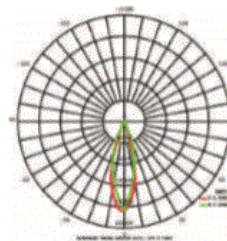

Geckolighting® LED Sports Floodlight

Geckolighting® LED Sport Floodlights.

Designed specifically for Sports lighting to suit Stadium lighting, Sports fields, High mast installations for Docks, railway and container yards and other large scale outdoor applications. High strength, high quality, waterproof IP65.

Features:

- High Quality AL1070 aluminum body
- Perfect Heat dissipation
- Great waterproof protection
- Laser sight option
- Photometric files available

Model Number	75-FL500G2	75-FL1000G2
LED power:	500W	1000w
Input Voltage	AC100-277V AC277-480V	
Frequency Range	50/60Hz	
Initial luminous flux:	70,000lm	140,000lm
LEDs:	LUMILEDS 3030	
Luminous efficiency:	140lm/w	
Color Index(CRI)	>80	
Power Factor:	>0.95	
Power Source:	MEANWELL DRIVER HLG series	
Operating temperature:	-40°C ~ +50°C	
Color Temperature:	WW: 3000-3500K NW: 4000-4500K CW: 5000-6000K	
Beam angle:	30° / 50°	
Light Body & Lamphade	AL1070 Aluminum Alloy and PC lens	
Housing colour:	Black	
IP Rating:	IP65	
Dimensions – Width x Height x Depth:	379mm(W) x 567mm(H) x 254mm(D)	567mm(W) x 686mm(H) x 206mm(D)
Net Weight	14.8Kg	30.8kg

30°

50°

Optional Beam Angles

Geckolighting
Phone: (08) 9248 6205
Fax: (08) 9248 3501
sales@geckolighting.com.au

www.geckolighting.com.au