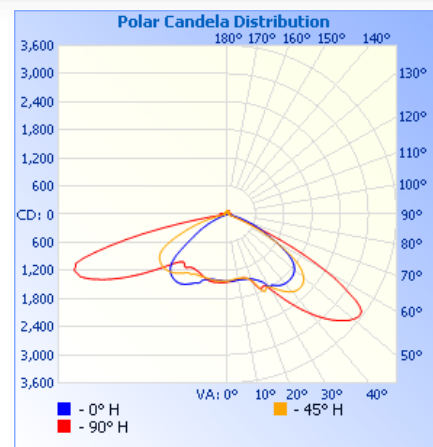

Gecko LED streetlights deliver long life, high performance and minimum power usage. High voltage 85-265VAC. Standard is Cool White (6000-6500K), however all colour options are available. Optional poly carbonate vandal resistant guard and light sensor available.

Model Number	90-SL80
Input Voltage	85-265VAC
Frequency Range	50/60Hz
LED source:	2 x 40w IC
LED power:	80W
Rated power:	88.3W
Lumen output:	7853lm
Power Factor(PF)	>0.95
Total Harmonic Distortion (Thd)	<15%
Inrush Current (typ.)	COLD START 70A (t =485s measured at50% I)at230VAC
Luminous efficiency:	90-100lm/w
Light efficiency:	>90%
Operating temperature:	-30°C ~ +55°C
Color Temperature	Cool white: 6000K-6500K
Color Index(CRI)	Ra>85
Light Distribution Curve/Beam Pattern	Rectangular optical spot
Lighting angle:	Horizontal axis 120°, vertical axis 60°
Light Body& Lampshade	Aluminum Alloy And PC
IP Rating:	IP65
Working Life	50,000 Hrs
Dimensions – Width x Height x Depth:	700mm x 300mm x 100mm
Net Weight	10Kgs

Illuminance at a Distance

	Center Beam LUX	Beam Width	
1.67M	514 LUX	2.35 M	1.02 M
3.33M	128 LUX	4.71 M	2.03 M
5.00M	57.1 LUX	7.05 M	3.04 M
6.67M	32.1 LUX	9.41 M	4.06 M
8.33M	20.6 LUX	11.76 M	5.08 M
10.00M	14.3 LUX	14.11 M	6.09 M