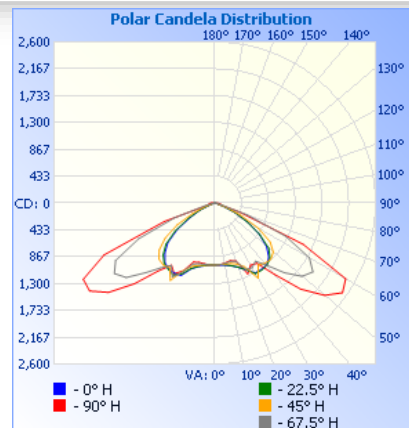

Gecko LED streetlights deliver long life, high performance and minimum power usage. High voltage 85-265VAC. Standard is Cool White (6000-6500K), however all colour options are available. Optional poly carbonate vandal resistant guard and light sensor available.

Model Number	90-SL40
Input Voltage	85-265VAC
Frequency Range	50/60Hz
LED source:	1 x 40w IC
LED power:	40W
Rated power:	43.1W
Lumen output:	5055lm
Power Factor(PF)	>0.95
Total Harmonic Distortion (Thd)	<15%
Inrush Current (typ.)	COLD START 50A(t =210 s measured at 50% I) at 230VAC
Luminous efficiency:	>100lm/w
Light efficiency:	>90%
Operating temperature:	-30°C ~ +55°C
Color Temperature	Cool white: 6000K-6500K
Color Index(CRI)	Ra>85
Light Distribution Curve/Beam Pattern	Rectangular optical spot
Lighting angle:	Horizontal axis 120°, vertical axis 60°
Light Body& Lampshade	Aluminum Alloy And PC
IP Rating:	IP65
Working Life	50,000 Hrs
Dimensions – Width x Height x Depth:	540mm x 260mm x 100mm
Net Weight	7Kgs

Illuminance at a Distance

	Center Beam LUX	Beam Width	
1.67M	360 LUX	2.91 M	0.90 M
3.33M	89.9 LUX	5.82 M	1.80 M
5.00M	40.0 LUX	8.72 M	2.70 M
6.67M	22.5 LUX	11.63 M	3.60 M
8.33M	14.4 LUX	14.54 M	4.49 M
10.00M	10.00 LUX	17.45 M	5.39 M