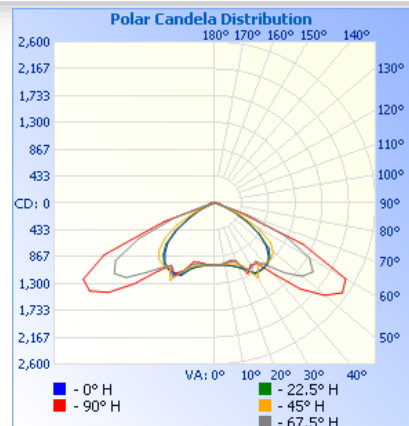

Geckolighting® 40w LED Street light

Geckolighting LED 40w Streetlight.

Ideally suited to the harsh Australian climate, these robust LED streetlights deliver ... For outside applications including street lighting, car park and commercial yard lighting.

Gecko LED streetlights deliver long life, high performance and minimum power usage. High voltage 85-265VAC. Standard is Cool White (6000-6500K), however all colour options are available. Optional poly carbonate vandal resistant guard and light sensor available.

Model Number	90-SL40
Input Voltage	85-265VAC
Frequency Range	50/60Hz
LED source:	1 x 40w IC
LED power:	40W
Rated power:	43.1W
Lumen output:	5055lm
Power Factor(PF)	>0.95
Total Harmonic Distortion (Thd)	<15%
Inrush Current (typ.)	COLD START 50A(t =210 s measured at 50% I) at 230VAC
Luminous efficiency:	>100lm/w
Light efficiency:	>90%
Operating temperature:	-30°C ~ +55°C
Color Temperature	Cool white: 6000K-6500K
Color Index(CRI)	Ra>85
Light Distribution Curve/Beam Pattern	Rectangular optical spot
Lighting angle:	Horizontal axis 120°, vertical axis 60°
Light Body& Lampshade	Aluminum Alloy And PC
IP Rating:	IP65
Working Life	50,000 Hrs
Dimensions – Width x Height x Depth:	540mm x 260mm x 100mm
Net Weight	7Kgs