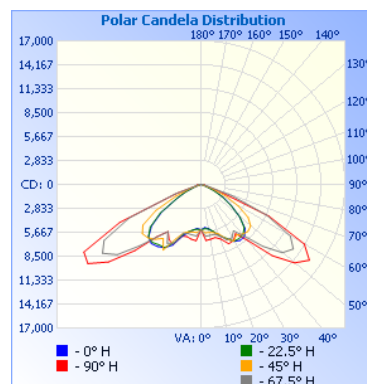

Geckolighting® 240w LED Street light

Geckolighting LED 240w Streetlight.

Ideally suited to the harsh Australian climate, these robust LED streetlights deliver ... For outside applications including street lighting, car park and commercial yard lighting.

Gecko LED streetlights deliver long life, high performance and minimum power usage.

High voltage 85-265VAC. Standard is Cool White (6000-6500K), however all colour options are available.

Optional poly carbonate vandal resistant guard and light sensor available.

Model Number	90-SL240
Total power:	274W
Input Voltage	85-265VAC
Frequency Range	50/60Hz
Constant luminous flux:	30,734lm
Power Factor(PF)	>0.9
Total Harmonic Distortion (THD)	<15%
Inrush Current (typ.)	COLD START 75A(t =570 s measured at 50% I) at 230VAC
Light efficiency:	>90%
Operating temperature:	-30°C ~ +55°C
Color Temperature	Cool white: 6000K-6500K
Color Index(CRI)	Ra>85
Light Distribution Curve/Beam Pattern	Rectangular optical spot
Lighting angle:	Horizontal axis 120°, vertical axis 60°
Light Body& Lampshade	Aluminum Alloy And PC
IP Rating:	IP65
Working Life	50,000 Hrs
Dimensions – Width x Height x Depth:	705mm x 350mm x 100mm
Net Weight	12Kgs

	Illuminance at a Distance	
	Center Beam LUX	Beam Width
1.67M	1,926 LUX	2.97 M 0.78 M
3.33M	482 LUX	5.94 M 1.56 M
5.00M	214 LUX	8.90 M 2.34 M
6.67M	120 LUX	11.87 M 3.13 M
8.33M	77.1 LUX	14.84 M 3.91 M
10.00M	53.5 LUX	17.81 M 4.69 M