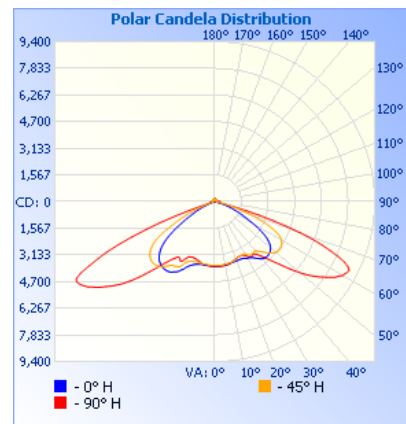

Gecko LED streetlights deliver long life, high performance and minimum power usage. High voltage 85-265VAC. Standard is Cool White (6000-6500K).

Model Number	90-SL200
LED power:	200W
LED source:	200pcs x 1w high power LED
Total power:	212.2W
Input Voltage	85-265VAC
Frequency Range	50/60Hz
Luminous flux:	19,303lm
Power Factor(PF)	>0.95
Total Harmonic Distortion (Thd)	<15%
Inrush Current (typ.)	COLD START 75A(t =570 s measured at 50% I) at 230VAC
Luminous efficiency:	96.5lm/w
Light efficiency:	>90%
Operating temperature:	-30°C ~ +55°C
Color Temperature	Cool white: 6000K-6500K
Color Index(CRI)	Ra>85
Light Distribution Curve/Beam Pattern	Rectangular optical spot
Lighting angle:	Horizontal axis 120°, vertical axis 60°
Light Body& Lampshade	Aluminum Alloy and Glass
IP Rating:	IP65
Working Life	50,000 Hrs
Dimensions – Width x Height x Depth:	1100mm x 350mm x 80mm
Net Weight	16.5Kgs

Distance (M)	Illuminance at a Distance	
	Center Beam LUX	Beam Width
1.67M	1,354 LUX	2.67 M 0.84 M
3.33M	339 LUX	5.35 M 1.69 M
5.00M	151 LUX	8.01 M 2.53 M
6.67M	84.7 LUX	10.69 M 3.37 M
8.33M	54.2 LUX	13.36 M 4.22 M
10.00M	37.6 LUX	16.03 M 5.06 M