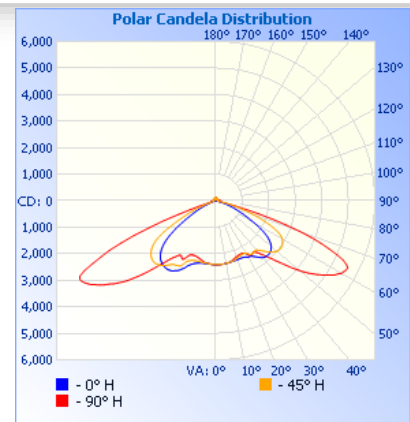

Geckolighting® 120w LED Street light

Geckolighting LED 120w Streetlight.

Ideally suited to the harsh Australian climate, these robust LED streetlights deliver ... For outside applications including street lighting, car park and commercial yard lighting.

Gecko LED streetlights deliver long life, high performance and minimum power usage. High voltage 85-265VAC. Standard is Cool White (6000-6500K), however all colour options are available. Optional poly carbonate vandal resistant guard and light sensor available.

Model Number	90-SL120
Input Voltage	85-265VAC
Frequency Range	50/60Hz
LED source:	2 x 60w IC
LED power:	100W
Rated power:	124.4W
Lumen output:	12,292Lm
Power Factor(PF)	>0.95
Total Harmonic Distortion (Thd)	<15%
Inrush Current (typ.)	COLD START 70A (t =485s measured at50% I)at230VAC
Luminous efficiency:	100-120lm/w
Light efficiency:	>90%
Operating temperature:	-30°C ~ +55°C
Color Temperature	Cool white: 6000K-6500K
Color Index(CRI)	Ra>85
Light Distribution Curve/Beam Pattern	Rectangular optical spot
Lighting angle:	Horizontal axis 120°, vertical axis 60°
Light Body& Lampshade	Aluminum Alloy And PC
IP Rating:	IP65
Working Life	50,000 Hrs
Dimensions – Width x Height x Depth:	740mm x 380mm x 100mm
Net Weight	11Kgs

	Illuminance at a Distance	
	Center Beam LUX	Beam Width
1.67M	864 LUX	2.69 M 0.84 M
3.33M	216 LUX	5.38 M 1.68 M
5.00M	96.2 LUX	8.07 M 2.52 M
6.67M	54.1 LUX	10.76 M 3.36 M
8.33M	34.6 LUX	13.46 M 4.20 M
10.00M	24.0 LUX	16.15 M 5.04 M