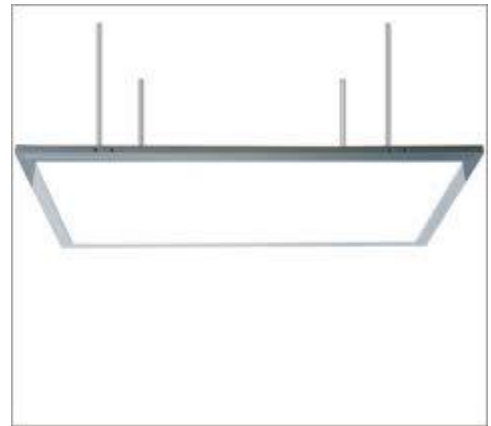

Geckolighting® LED Panel 600x600 56w

Geckolighting® LED 56W Light Panel.

Unique design 600mm x 600mm* LED light panel that can be either suspended from the ceiling or recessed into ceiling. Standard batten size, light weight and super bright.

Includes hanging kit and driver.

* Actual size 595mm x 595mm for easy installation into existing 'T' frames.

Optional Hanging Kit and Surface mounting frame available

Features:

- Slimline
- Recessed In ceiling or suspended installation
- Unique design
- High Brightness
- No IR radiation, UV or mercury
- Long life – less maintenance
- Low Heat

Model Number	81-P59x59
LED power:	56w
Input Voltage	85-265VAC
Frequency Range	50/60Hz
LED source:	Side light LED
Initial luminous flux:	5,040lm
Power Factor(PF)	>0.95
Total Harmonic Distortion (Thd)	<9%
Luminous efficiency:	92.8lm/w
Light efficiency:	>90%
Operating temperature:	-30°C ~ +55°C
Color Temperature	Cool white: 6000K-6500K Other options available on request.
Color Index(CRI)	Ra>80
Light Body& Lampshade	Aluminum Alloy And PC
Working Life	50,000 Hrs
Dimensions – Width x Height x Depth:	595mm x 595mm x 11mm
Net Weight	4.5Kgs