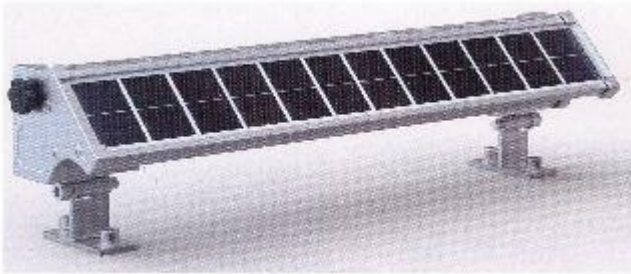

Geckolighting® 4w LED Solar Wall Washer Light

Geckolighting® LED 4W Solar Wall Washer Light

LED Solar Wall Washer light. Complete unit including solar panel, battery and automatic on/off. Adjustable mounting brackets and removeable light bar section allow for various mounting applications. IP65 protection.

Applications:

- Garden, Yard
- Hotel.
- Overpass, Bridge.
- Building external wall
- Pathway etc.

Model Number	75-SSL4
LED power:	4W
Solar Panel:	Polycrystalline Silicon. 4W, 5.5V
Battery Type:	Rechargeable Li-ion Battery 3.7v, 4400mA/H
Luminous flux:	170 lumens
Solar Charging Time:	6-7 hours by bright sunlight
Lighting Time:	>2 nights after fully charged
Lighting Mode:	5 hours 100% brightness + 3 hours 50%
Material:	Aluminium Alloy + PC
IP Rating:	IP65
Work temperature:	-25°C ~ +65°C
Working Life	50,000 Hrs
Product size:	517mm x 108mm x 128mm
Net weight:	2kg