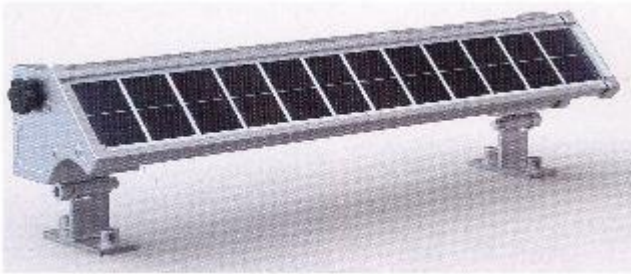

# Geckolighting® 4w LED Solar Wall Washer Light

## Geckolighting® LED 4W Solar Wall Washer Light

LED Solar Wall Washer light. Complete unit including solar panel, battery and automatic on/off. Adjustable mounting brackets and removeable light bar section allow for various mounting applications. IP65 protection.

### Applications:

- Garden, Yard
- Hotel.
- Overpass, Bridge.
- Building external wall
- Pathway etc.

Model Number	75-SSL4
LED power:	4W
Solar Panel:	Polycrystalline Silicon. 4W, 5.5V
Battery Type:	Rechargeable Li-ion Battery 3.7v, 4400mA/H
Luminous flux:	170 lumens
Solar Charging Time:	6-7 hours by bright sunlight
Lighting Time:	>2 nights after fully charged
Lighting Mode:	5 hours 100% brightness + 3 hours 50%
Material:	Aluminium Alloy + PC
IP Rating:	IP65
Work temperature:	-25°C ~ +65°C
Working Life	50,000 Hrs
Product size:	517mm x 108mm x 128mm
Net weight:	2kg