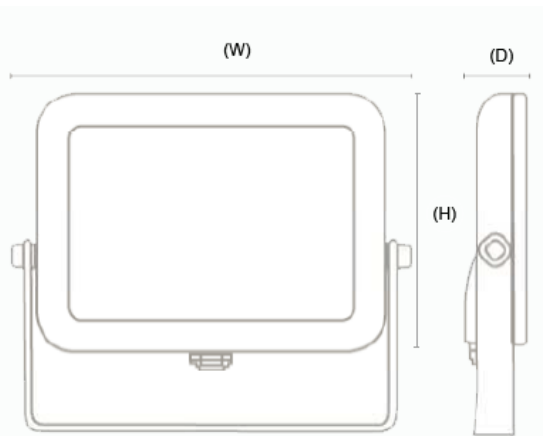

Geckolighting® 10w & 20w Slimline LED Floodlights

Geckolighting® LED SLIMLINE Floodlights

Available in 10w and 20w versions. Robust lighting unit with polycarbonate lens (NO GLASS) for outside or inside applications including security and signage lighting, yards, open areas, sheds, mobile accommodation and display/feature lighting. Also cars, trucks and boats.

Gecko LED floodlights deliver long life, high performance and minimum power usage. Low voltage 12 or 24 volt DC or High voltage 85-265VAC. Standard is Cool White (6000-6500K).

Model Number	70-SFL10	70-SFL20
LED power:	10W	20w
Input Voltage	85-265VAC DC24V (option) DC12V (option)	
Frequency Range	50/60Hz	
Initial luminous flux:	>900lm	>1800lm
Power Factor(PF)	>0.95	
THD:	<15%	
Luminous efficiency:	>80-90lm/w	
Light efficiency:	>90%	
Operating temperature:	-30°C ~ +55°C	
Color Temperature	CW - Cool white: 6,000K WW - Warm white: 3,000K	
Color Index(CRI)	Ra>85	
Light Distribution Curve/Beam Pattern	Rectangular optical spot	
Lighting angle:	Horizontal axis 120°, vertical axis 60°	
Light Body& Lampshade	Aluminum Alloy and PC lens	
IP Rating:	IP65	
Working Life	50,000 Hrs	
Dimensions – Width x Height x Depth:	155mm(W) x 112mm(H) x 23mm(L)	215mm(W) x 155mm(H) x 31mm(L)
Net Weight	0.5Kg	1kg