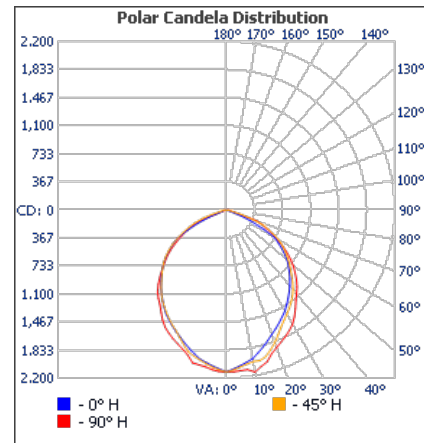

Geckolighting® 50w LED Floodlight

Geckolighting® LED 50w Flood Light

Robust lighting unit with polycarbonate lens (NO GLASS) for outside or inside applications including security and signage lighting, yards, open areas, sheds, mobile accommodation and display/feature lighting. Also cars, trucks and boats.

Gecko LED floodlights deliver long life, high performance and minimum power usage. Low voltage 12 or 24 volt DC or High voltage 85-265VAC. Standard colour is Cool White (6000-6500K).

Model Number	70-FL50 (240VAC) 70-FL5012 (12VDC) 70-FL5024 (24VDC)
LED power:	50W
Total power:	50.6W
Input Voltage	85-265VAC (70-FL50) DC24V (70-FL5024) DC12V (70-FL5012)
Frequency Range	50/60Hz
Luminous flux:	>4,776lm
Power Factor(PF)	>0.95
Total Harmonic Distortion (Thd)	<15%
Luminous efficiency:	>80-90lm/w
Light efficiency:	>90%
Operating temperature:	-30°C ~ +55°C
Color Temperature	CW - Cool white: 6,000K NW - Neutral White: 4,500K WW - Warm white: 3,000K
Color Index(CRI)	Ra>85
Light Distribution Curve/Beam Pattern	Rectangular optical spot
Lighting angle:	Horizontal axis 120°, vertical axis 60°
Light Body& Lampshade	Aluminum Alloy And PC
IP Rating:	IP65
Working Life	50,000 Hrs
Dimensions – Width x Height x Depth:	285mm(W) x 235mm(H) x 150mm(D)
Net Weight	3Kgs

Distance (M)	Illuminance at a Distance	
	Center Beam LUX	Beam Width
2.0M	529.78 LUX	4.5M 4.9M
4.0M	132.44 LUX	9.0M 9.7M
6.0M	58.86 LUX	13.5M 14.6M
8.0M	33.11 LUX	18.0M 19.4M
10.0M	21.19 LUX	22.6M 24.3M
12.0M	14.72 LUX	27.1M 29.2M