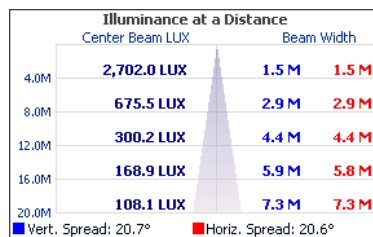

# Geckolighting® 480w LED Floodlight

## Geckolighting® LED 480w Flood Light

Robust lighting unit with polycarbonate lens (NO GLASS) for outside or inside applications including security and signage lighting, yards, open areas, sheds, mobile accommodation and display/feature lighting. Also cars, trucks and boats. Gecko LED floodlights deliver long life, high performance and minimum power usage. Suitable for Australian 240VAC power. Standard colour is Cool White (6000-6500K).

Model Number	70-FL480
LED power:	480W
Total power:	480W
Input Voltage	85-265VAC
Frequency Range	50/60Hz
Luminous flux:	>48,733lm
Power Factor(PF)	>0.95
Total Harmonic Distortion ( Thd)	<15%
Inrush Current (typ.)	COLD START 75A(t =570 s measured at 50% I ) at 230VAC
Luminous efficiency:	>80-90lm/w
Light efficiency:	>90%
Operating temperature:	-30°C ~ +55°C
Color Temperature	CW - Cool white: 6,000K NW - Neutral White: 4,500K WW - Warm white: 3,000K
Color Index(CRI)	Ra>85
Light Distribution Curve/Beam Pattern	Round optical spot
Lighting angle:	60°/90°/120°
Light Body& Lampshade	Aluminum Alloy and glass
IP Rating:	IP65
Working Life	50,000 Hrs
Dimensions – Width x Height x Depth:	800mm(W) x 330mm(H) x 180mm(D)
Net Weight	22.5Kgs