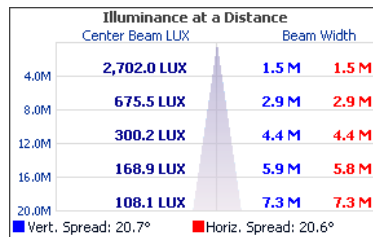

Geckolighting® 480w LED Floodlight

Geckolighting® LED 480w Flood Light

Robust lighting unit with polycarbonate lens (NO GLASS) for outside or inside applications including security and signage lighting, yards, open areas, sheds, mobile accommodation and display/feature lighting. Also cars, trucks and boats. Gecko LED floodlights deliver long life, high performance and minimum power usage. Suitable for Australian 240VAC power. Standard colour is Cool White (6000-6500K).

Model Number	70-FL480
LED power:	480W
Total power:	480W
Input Voltage	85-265VAC
Frequency Range	50/60Hz
Luminous flux:	>48,733lm
Power Factor(PF)	>0.95
Total Harmonic Distortion (Thd)	<15%
Inrush Current (typ.)	COLD START 75A(t =570 s measured at 50% I) at 230VAC
Luminous efficiency:	>80-90lm/w
Light efficiency:	>90%
Operating temperature:	-30°C ~ +55°C
Color Temperature	CW - Cool white: 6,000K NW - Neutral White: 4,500K WW - Warm white: 3,000K
Color Index(CRI)	Ra>85
Light Distribution Curve/Beam Pattern	Round optical spot
Lighting angle:	60°/90°/120°
Light Body& Lampshade	Aluminum Alloy and glass
IP Rating:	IP65
Working Life	50,000 Hrs
Dimensions – Width x Height x Depth:	800mm(W) x 330mm(H) x 180mm(D)
Net Weight	22.5Kgs