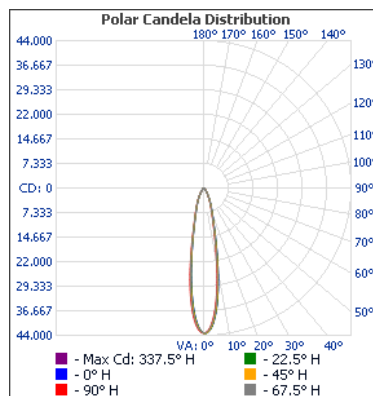

Geckolighting® 480w LED Floodlight

Geckolighting® LED 480w Flood Light

Robust lighting unit with polycarbonate lens (NO GLASS) for outside or inside applications including security and signage lighting, yards, open areas, sheds, mobile accommodation and display/feature lighting. Also cars, trucks and boats. Gecko LED floodlights deliver long life, high performance and minimum power usage. Suitable for Australian 240VAC power. Standard colour is Cool White (6000-6500K).

Model Number	70-FL480
LED power:	480W
Total power:	480W
Input Voltage	85-265VAC
Frequency Range	50/60Hz
Luminous flux:	>48,733lm
Power Factor(PF)	>0.95
Total Harmonic Distortion (Thd)	<15%
Inrush Current (typ.)	COLD START 75A(t =570 s measured at 50% I) at 230VAC
Luminous efficiency:	>80-90lm/w
Light efficiency:	>90%
Operating temperature:	-30°C ~ +55°C
Color Temperature	CW - Cool white: 6,000K NW - Neutral White: 4,500K WW - Warm white: 3,000K
Color Index(CRI)	Ra>85
Light Distribution Curve/Beam Pattern	Round optical spot
Lighting angle:	60°/90°/120°
Light Body& Lampshade	Aluminum Alloy and glass
IP Rating:	IP65
Working Life	50,000 Hrs
Dimensions – Width x Height x Depth:	800mm(W) x 330mm(H) x 180mm(D)
Net Weight	22.5Kgs