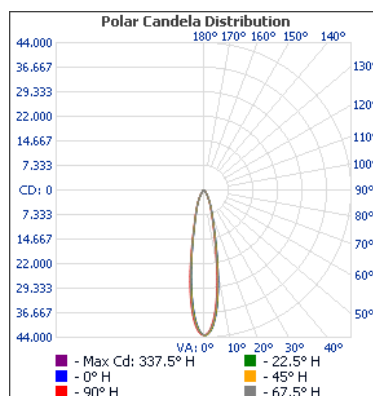

# Geckolighting® 480w LED Floodlight

## Geckolighting® LED 480w Flood Light

Robust lighting unit with polycarbonate lens (NO GLASS) for outside or inside applications including security and signage lighting, yards, open areas, sheds, mobile accommodation and display/feature lighting. Also cars, trucks and boats. Gecko LED floodlights deliver long life, high performance and minimum power usage. Suitable for Australian 240VAC power. Standard colour is Cool White (6000-6500K).

Model Number	70-FL480
LED power:	480W
Total power:	480W
Input Voltage	85-265VAC
Frequency Range	50/60Hz
Luminous flux:	>48,733lm
Power Factor(PF)	>0.95
Total Harmonic Distortion ( Thd)	<15%
Inrush Current (typ.)	COLD START 75A(t =570 s measured at 50% I ) at 230VAC
Luminous efficiency:	>80-90lm/w
Light efficiency:	>90%
Operating temperature:	-30°C ~ +55°C
Color Temperature	CW - Cool white: 6,000K NW - Neutral White: 4,500K WW - Warm white: 3,000K
Color Index(CRI)	Ra>85
Light Distribution Curve/Beam Pattern	Round optical spot
Lighting angle:	60°/90°/120°
Light Body& Lampshade	Aluminum Alloy and glass
IP Rating:	IP65
Working Life	50,000 Hrs
Dimensions – Width x Height x Depth:	800mm(W) x 330mm(H) x 180mm(D)
Net Weight	22.5Kgs