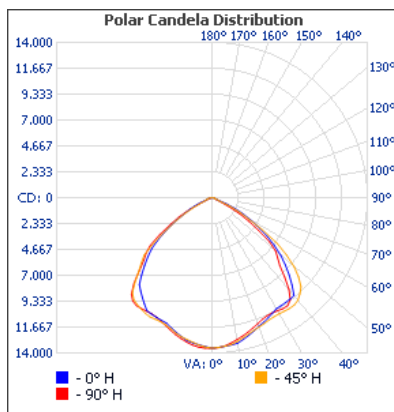

Gecko LED floodlights deliver long life, high performance and minimum power usage.

Suitable for Australian 240VAC power.

Standard colour is Cool White (6000-6500K).

Model Number	70-FL400
LED power:	400W
LED configuration:	4 x 100w high power LED
Total power:	401W
Input Voltage	85-265VAC
Frequency Range	50/60Hz
Luminous flux:	>40,611Lm
Power Factor(PF)	>0.95
Total Harmonic Distortion (Thd)	<15%
Inrush Current (typ.)	COLD START 75A(t =570 s measured at 50% I) at 230VAC
Luminous efficiency:	>80-90lm/w
Light efficiency:	>90%
Operating temperature:	-30°C ~ +55°C
Color Temperature	CW - Cool white: 6,000K NW - Neutral White: 4,500K WW - Warm white: 3,000K
Color Index(CRI)	Ra>85
Light Distribution Curve/Beam Pattern	Round optical spot
Lighting angle:	60°/90°/120°
Light Body& Lampshade	Aluminum Alloy and glass
IP Rating:	IP65
Working Life	>30,000 Hrs
Dimensions – Width x Height x Depth:	800mm(W) x 330mm(H) x 180mm(D)
Net Weight	22.5Kgs

Distance	Center Beam LUX		Beam Width	
	Vertical	Horizontal	Vertical	Horizontal
2.0M	3,388.33 LUX	5.1M	5.2M	
4.0M	847.08 LUX	10.2M	10.4M	
6.0M	376.48 LUX	15.3M	15.7M	
8.0M	211.77 LUX	20.4M	20.9M	
10.0M	135.53 LUX	25.6M	26.1M	
12.0M	94.12 LUX	30.7M	31.3M	