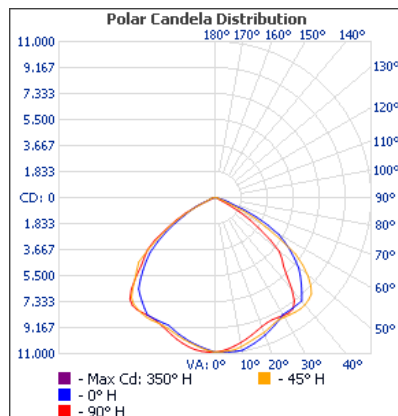

Also cars, trucks and boats.

Gecko LED floodlights deliver long life, high performance and minimum power usage.

Suitable for Australian 240VAC power.

Standard colour is Cool White (6000-6500K).

Model Number	70-FL300
LED power:	300W
Total power:	306W
Input Voltage	85-265VAC
Frequency Range	50/60Hz
Luminous flux:	>27,400lm
Power Factor(PF)	>0.95
Total Harmonic Distortion (Thd)	<15%
Inrush Current (typ.)	COLD START 75A(t=570 s measured at 50% I) at 230VAC
Luminous efficiency:	>80-90lm/w
Light efficiency:	>90%
Operating temperature:	-30°C ~ +55°C
Color Temperature	CW - Cool white: 6,000K NW - Neutral White: 4,500K WW - Warm white: 3,000K
Color Index(CRI)	Ra>85
Light Distribution Curve/Beam Pattern	Round optical spot
Lighting angle:	60°/90°/120°
Light Body& Lampshade	Aluminum Alloy and glass
IP Rating:	IP65
Working Life	50,000 Hrs
Dimensions – Width x Height x Depth:	650mm(W) x 300mm(H) x 205mm(D)
Net Weight	17Kgs

Distance (M)	Center Beam LUX		Beam Width	
	2.7M	5.3M	5.7M	10.6M
2.0M	2,719.15 LUX	5.7M	5.3M	
4.0M	679.79 LUX	11.5M	10.6M	
6.0M	302.13 LUX	17.2M	15.8M	
8.0M	169.95 LUX	23.0M	21.1M	
10.0M	108.77 LUX	28.7M	26.4M	
12.0M	75.53 LUX	34.5M	31.7M	