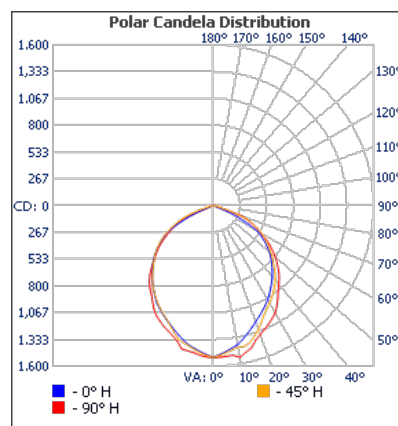

Geckolighting® 30w LED Floodlight

Geckolighting® LED 30w Flood Light

Robust lighting unit with polycarbonate lens (NO GLASS) for outside or inside applications including security and signage lighting, yards, open areas, sheds, mobile accommodation and display/feature lighting. Also cars, trucks and boats.

Gecko LED floodlights deliver long life, high performance and minimum power usage. Low voltage 12 or 24 volt DC or High voltage 85-265VAC. Standard is Cool White (6000-6500K).

Model Number	70-FL30 (240VAC)	70-FL3012 (12VDC)	70-FL3024 (24VDC)
LED power:	30W		
Total power:	33.4W		
Input Voltage	85-265VAC (70-FL30)	DC24V (70-FL3024)	DC12V (70-FL3012)
Frequency Range	50/60Hz		
Luminous flux:	3,400lm		
Power Factor(PF)	>0.95		
Total Harmonic Distortion (Thd)	<15%		
Luminous efficiency:	>80-90lm/w		
Light efficiency:	>90%		
Operating temperature:	-30°C ~ +55°C		
Color Temperature	CW - Cool white: 6,000K NW - Neutral White: 4,500K WW - Warm white: 3,000K		
Color Index(CRI)	Ra>85		
Light Distribution Curve/Beam Pattern	Rectangular optical spot		
Lighting angle:	Horizontal axis 120°, vertical axis 60°		
Light Body& Lampshade	Aluminum Alloy And PC		
IP Rating:	IP65		
Working Life	50,000 Hrs		
Dimensions – Width x Height x Depth:	225mm(W) x 185mm(H) x 155mm(D)		
Net Weight	2Kgs		

Distance (M)	Illuminance at a Distance	
	Center Beam LUX	Beam Width
2.0M	377.92 LUX	4.5M 4.9M
4.0M	94.48 LUX	9.0M 9.7M
6.0M	41.99 LUX	13.5M 14.6M
8.0M	23.62 LUX	18.0M 19.4M
10.0M	15.12 LUX	22.5M 24.3M
12.0M	10.50 LUX	27.0M 29.2M