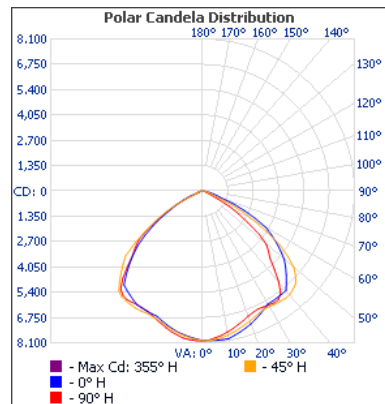

Geckolighting® 240w LED Floodlight

Geckolighting® LED 240w Flood Light

Robust lighting unit with polycarbonate lens (NO GLASS) for outside or inside applications including security and signage lighting, yards, open areas, sheds, mobile accommodation and display/feature lighting. Also cars, trucks and boats. **Gecko LED** floodlights deliver long life, high performance and minimum power usage. Suitable for Australian 240VAC power. Standard colour is Cool White (6000-6500K).

| Model Number | 70-FL240 |
|---------------------------------------|-------------------------------------------------------|
| LED power: | 240W |
| Total power: | 252W |
| Input Voltage | 85-265VAC |
| Frequency Range | 50/60Hz |
| Luminous flux: | >24,480lm |
| LED source: | 73*3.3w high power |
| Power Factor(PF) | >0.95 |
| Total Harmonic Distortion (Thd) | <15% |
| Inrush Current (typ.) | COLD START 75A(t =570 s measured at 50% I) at 230VAC |
| Luminous efficiency: | >80-90lm/w |
| Light efficiency: | >90% |
| Operating temperature: | -30°C ~ +55°C |
| Color Temperature | CW - Cool white: 6,000K WW - Warm white: 3,000K |
| Color Index(CRI) | Ra>85 |
| Light Distribution Curve/Beam Pattern | Round optical spot |
| Lighting angle: | 60°/90°/120° |
| Light Body& Lampshade | Aluminum Alloy and glass |
| IP Rating: | IP65 |
| Working Life | 50,000 Hrs |
| Dimensions – Width x Height x Depth: | 430mm(W) x 325mm(H) x 160mm(D) |
| Net Weight | 12Kgs |

Illuminance at a Distance

| Distance | Center Beam LUX | Beam Width |
|----------|-----------------|-------------|
| 2.0M | 1,993.26 LUX | 5.9M 5.3M |
| 4.0M | 498.31 LUX | 11.7M 10.6M |
| 6.0M | 221.47 LUX | 17.6M 15.9M |
| 8.0M | 124.58 LUX | 23.5M 21.2M |
| 10.0M | 79.73 LUX | 29.3M 26.4M |
| 12.0M | 55.37 LUX | 35.2M 31.7M |