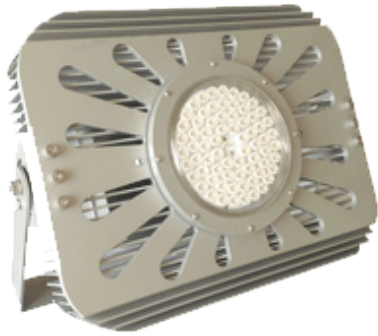

Geckolighting® 240w LED Floodlight

Geckolighting® LED 240w Flood Light

Robust lighting unit with polycarbonate lens (NO GLASS) for outside or inside applications including security and signage lighting, yards, open areas, sheds, mobile accommodation and display/feature lighting. Also cars, trucks and boats. **Gecko LED** floodlights deliver long life, high performance and minimum power usage. Suitable for Australian 240VAC power. Standard colour is Cool White (6000-6500K).

| Model Number | 70-FL240 |
|---------------------------------------|-------------------------------------------------------|
| LED power: | 240W |
| Total power: | 252W |
| Input Voltage | 85-265VAC |
| Frequency Range | 50/60Hz |
| Luminous flux: | >24,480lm |
| LED source: | 73*3.3w high power |
| Power Factor(PF) | >0.95 |
| Total Harmonic Distortion (Thd) | <15% |
| Inrush Current (typ.) | COLD START 75A(t =570 s measured at 50% I) at 230VAC |
| Luminous efficiency: | >80-90lm/w |
| Light efficiency: | >90% |
| Operating temperature: | -30°C ~ +55°C |
| Color Temperature | CW - Cool white: 6,000K WW - Warm white: 3,000K |
| Color Index(CRI) | Ra>85 |
| Light Distribution Curve/Beam Pattern | Round optical spot |
| Lighting angle: | 60°/90°/120° |
| Light Body& Lampshade | Aluminum Alloy and glass |
| IP Rating: | IP65 |
| Working Life | 50,000 Hrs |
| Dimensions – Width x Height x Depth: | 430mm(W) x 325mm(H) x 160mm(D) |
| Net Weight | 12Kgs |