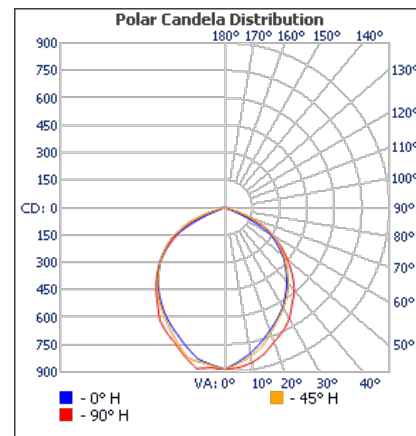

Geckolighting® 20w LED Floodlight

Geckolighting® LED 20w Flood Light

Robust lighting unit with polycarbonate lens (NO GLASS) for outside or inside applications including security and signage lighting, yards, open areas, sheds, mobile accommodation and display/feature lighting. Also cars, trucks and boats.

Gecko LED floodlights deliver long life, high performance and minimum power usage. Low voltage 12 or 24 volt DC or High voltage 85-265VAC. Standard is Cool White (6000-6500K), however all colour options are available including full RGB colour changing.

| Model Number | 70-FL20 (240VAC) | 70-FL2012 (12VDC) | 70-FL2024 (24VDC) |
|---------------------------------------|---|-------------------|-------------------|
| LED power: | 20W | | |
| Total power: | 21.5W | | |
| Input Voltage | 85-265VAC (70-FL20) | DC24V (70-FL2024) | DC12V (70-FL2012) |
| Frequency Range | 50/60Hz | | |
| Luminous flux: | 1,990lm | | |
| Power Factor(PF) | >0.95 | | |
| Total Harmonic Distortion (Thd) | <15% | | |
| Luminous efficiency: | >80-90lm/w | | |
| Light efficiency: | >90% | | |
| Operating temperature: | -30°C ~ +55°C | | |
| Color Temperature | CW - Cool white: 6,000K NW - Neutral White: 4,500K WW - Warm white: 3,000K RGB colour change | | |
| Color Index(CRI) | Ra>85 | | |
| Light Distribution Curve/Beam Pattern | Rectangular optical spot | | |
| Lighting angle: | Horizontal axis 120°, vertical axis 60° | | |
| Light Body& Lampshade | Aluminum Alloy And PC | | |
| IP Rating: | IP65 | | |
| Working Life | 50,000 Hrs | | |
| Dimensions – Width x Height x Depth: | 180mm(W) x 140mm(H) x 130mm(D) | | |
| Net Weight | 1Kg | | |

| Distance (M) | Illuminance at a Distance | |
|--------------|---------------------------|-------------|
| | Center Beam LUX | Beam Width |
| 2.0M | 221.10 LUX | 4.5M 4.9M |
| 4.0M | 55.28 LUX | 9.0M 9.7M |
| 6.0M | 24.57 LUX | 13.5M 14.6M |
| 8.0M | 13.82 LUX | 18.0M 19.4M |
| 10.0M | 8.84 LUX | 22.5M 24.3M |
| 12.0M | 6.14 LUX | 27.0M 29.1M |