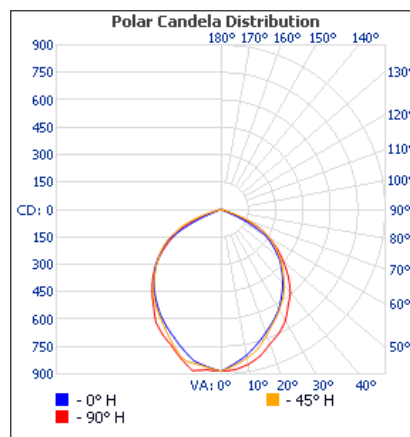

Geckolighting® 20w LED Floodlight

Motion sensor option available

Geckolighting® LED 20w Flood Light

Robust lighting unit with polycarbonate lens (NO GLASS) for outside or inside applications including security and signage lighting, yards, open areas, sheds, mobile accommodation and display/feature lighting. Also cars, trucks and boats. **Gecko LED floodlights** deliver long life, high performance and minimum power usage. Low voltage 12 or 24 volt DC or High voltage 85-265VAC. Standard is Cool White (6000-6500K), however all colour options are available including full RGB colour changing.

Model Number	70-FL20 (240VAC)	70-FL2012 (12VDC)	70-FL2024 (24VDC)
LED power:	20W		
Total power:	21.5W		
Input Voltage	85-265VAC (70-FL20)	DC24V (70-FL2024)	DC12V (70-FL2012)
Frequency Range	50/60Hz		
Luminous flux:	1,990lm		
Power Factor(PF)	>0.95		
Total Harmonic Distortion (Thd)	<15%		
Luminous efficiency:	>80-90lm/w		
Light efficiency:	>90%		
Operating temperature:	-30°C ~ +55°C		
Color Temperature	CW - Cool white: 6,000K NW - Neutral White: 4,500K WW - Warm white: 3,000K RGB colour change		
Color Index(CRI)	Ra>85		
Light Distribution Curve/Beam Pattern	Rectangular optical spot		
Lighting angle:	Horizontal axis 120°, vertical axis 60°		
Light Body& Lampshade	Aluminum Alloy And PC		
IP Rating:	IP65		
Working Life	50,000 Hrs		
Dimensions – Width x Height x Depth:	180mm(W) x 140mm(H) x 130mm(D)		
Net Weight	1Kg		

Distance (M)	Illuminance at a Distance	
	Center Beam LUX	Beam Width
2.0M	221.10 LUX	4.5M 4.9M
4.0M	55.28 LUX	9.0M 9.7M
6.0M	24.57 LUX	13.5M 14.6M
8.0M	13.82 LUX	18.0M 19.4M
10.0M	8.84 LUX	22.5M 24.3M
12.0M	6.14 LUX	27.0M 29.1M