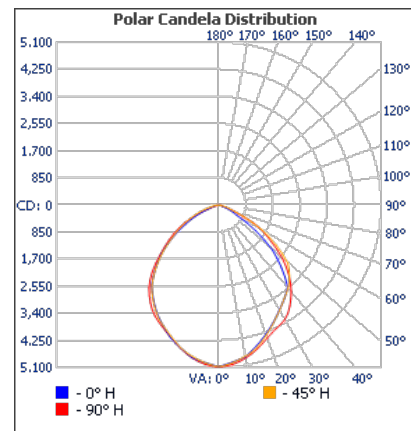

Model Number	70-FL150
LED power:	150W
Total power:	150W
Input Voltage	85-265VAC
Frequency Range	50/60Hz
Luminous flux:	>16,500lm
Power Factor(PF)	>0.95
Total Harmonic Distortion ( Thd)	<15%
Inrush Current (typ.)	COLD START 75A(t =570 s measured at 50% I ) at 230VAC
Luminous efficiency:	>110-120lm/w
Light efficiency:	>90%
Operating temperature:	-30°C ~ +55°C
Color Temperature	CW - Cool white: 6,000K NW - Neutral White: 4,500K WW - Warm white: 3,000K
Color Index(CRI)	Ra>85
Light Distribution Curve/Beam Pattern	Rectangular optical spot
Lighting angle:	Horizontal axis 120°, vertical axis 60°
Light Body& Lampshade	Aluminum Alloy And PC
IP Rating:	IP65
Working Life	50,000 Hrs
Dimensions – Width x Height x Depth:	425mm(W) x 325mm(H) x 190mm(D)
Net Weight	8Kgs

Distance	Illuminance at a Distance	
	Center Beam LUX	Beam Width
2.0M	1,268.74 LUX	4.4M 4.7M
4.0M	317.18 LUX	8.7M 9.4M
6.0M	140.97 LUX	13.1M 14.1M
8.0M	79.30 LUX	17.5M 18.8M
10.0M	50.75 LUX	21.8M 23.5M
12.0M	35.24 LUX	26.2M 28.2M