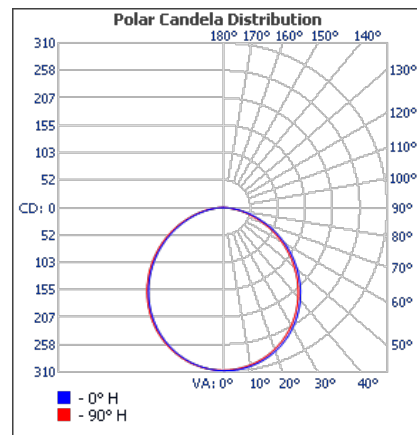

**Gecko LED** floodlights deliver long life, high performance and minimum power usage. Low voltage 12 or 24 volt DC or High voltage 85-265VAC. Standard is Cool White (6000-6500K), however all colour options are available including full RGB colour changing.

Model Number	70-FL10 (240VAC)	70-FL1012 (12VDC)	70-FL1024 (24VDC)
LED power:	10W		
Total power:	12W		
Input Voltage	85-265VAC (70-FL10)	DC24V (70-FL1024)	DC12V (70-FL1012)
Frequency Range	50/60Hz		
Initial luminous flux:	>900lm		
Constant luminous flux:	>840lm		
Power Factor(PF)	>0.95		
Total Harmonic Distortion (Thd)	<15%		
Luminous efficiency:	>80-90lm/w		
Light efficiency:	>90%		
Operating temperature:	-30°C ~ +55°C		
Color Temperature	CW - Cool white: 6,000K NW - Neutral White: 4,500K WW - Warm white: 3,000K RGB colour change		
Color Index(CRI)	Ra>85		
Light Distribution Curve/Beam Pattern	Rectangular optical spot		
Lighting angle:	Horizontal axis 120°, vertical axis 60°		
Light Body& Lampshade	Aluminum Alloy and PC lens		
IP Rating:	IP65		
Working Life	50,000 Hrs		
Dimensions – Width x Height x Depth:	115mm(W) x 110mm(H) x 85mm(D)		
Net Weight	0.5Kg		

Distance (M)	Center Beam LUX		Beam Width	
	1.0M	307.28 LUX	2.9M	2.9M
2.0M	76.82 LUX	5.8M	5.7M	
3.0M	34.14 LUX	8.6M	8.6M	
4.0M	19.21 LUX	11.5M	11.4M	
5.0M	12.29 LUX	14.4M	14.3M	
6.0M	8.54 LUX	17.3M	17.1M	