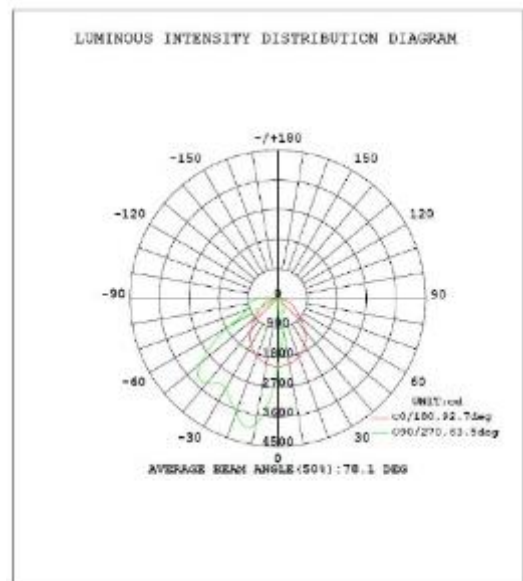

Model Number	60-WP70
LED power:	70W
Input Voltage	100-277VAC
Frequency Range	50/60Hz
Luminous flux:	>6,770lm
Power Factor(PF)	>0.95
Light source:	Phillips LED
Light efficiency:	>90%
Operating temperature:	-30°C ~ +45°C
Color Temperature	NW - Neutral White: 5000-5500K
Color Index(CRI)	Ra>80
Light Distribution Curve/Beam Pattern	Rectangular optical spot
Lighting angle:	Horizontal axis 90°, vertical axis 60°
Light Body & Lampshade	Aluminum Alloy And PC
IP Rating:	IP65
Working Life	50,000 Hrs
Dimensions – Width x Height x Depth:	356mm(W) x 200mm(H) x 158mm(D)
Net Weight	4Kgs