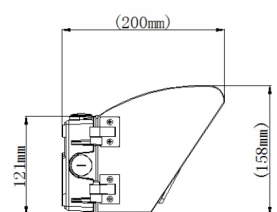

Model Number	60-WP70
LED power:	70W
Input Voltage	100-277VAC
Frequency Range	50/60Hz
Luminous flux:	>6,770lm
Power Factor(PF)	>0.95
Light source:	Phillips LED
Light efficiency:	>90%
Operating temperature:	-30°C ~ +45°C
Color Temperature	NW - Neutral White: 5000-5500K
Color Index(CRI)	Ra>80
Light Distribution Curve/Beam Pattern	Rectangular optical spot
Lighting angle:	Horizontal axis 90°, vertical axis 60°
Light Body & Lampshade	Aluminum Alloy And PC
IP Rating:	IP65
Working Life	50,000 Hrs
Dimensions – Width x Height x Depth:	356mm(W) x 200mm(H) x 158mm(D)
Net Weight	4Kgs