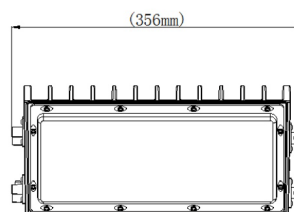

Model Number	60-WP70
LED power:	70W
Input Voltage	100-277VAC
Frequency Range	50/60Hz
Luminous flux:	>6,770lm
Power Factor(PF)	>0.95
Light source:	Phillips LED
Light efficiency:	>90%
Operating temperature:	-30°C ~ +45°C
Color Temperature	NW - Neutral White: 5000-5500K
Color Index(CRI)	Ra>80
Light Distribution Curve/Beam Pattern	Rectangular optical spot
Lighting angle:	Horizontal axis 90°, vertical axis 60°
Light Body & Lampshade	Aluminum Alloy And PC
IP Rating:	IP65
Working Life	50,000 Hrs
Dimensions – Width x Height x Depth:	356mm(W) x 200mm(H) x 158mm(D)
Net Weight	4Kgs