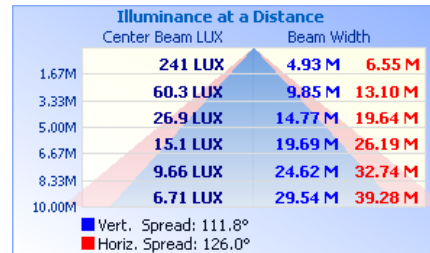

Model Number	60-WP35	60-WP50
LED power:	35W	50W
Input Voltage	100-277VAC	
Frequency Range	50/60Hz	
Luminous flux:	2,336lm	4249lm
Power Factor(PF)	>0.95	
Light source:	Phillips LED (56pcs)	Cree
Operating temperature:	-30°C ~ +55°C	
Color Temperature	NW - Neutral White: 5000-5500K	
Color Index(CRI)	Ra>85	
Lighting angle:	Horizontal axis 120°, vertical axis 60°	
Light Body & Lampshade	Aluminum Alloy And PC	
IP Rating:	IP65	
Working Life	50,000 Hrs	
Dimensions (mm) – Width x Height x Depth:	269*265*196	285*235*150
Net Weight	3Kgs	3kgs