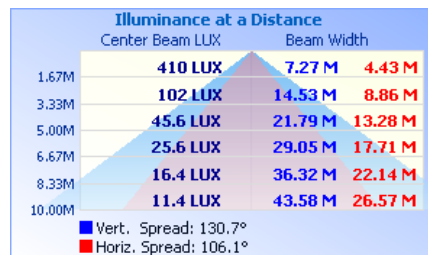

Geckolighting® LED Wallpack lights

Geckolighting® LED 35w & 50w Wall Pack Lights
Robust lighting unit with polycarbonate lens (NO GLASS) for outside or inside applications including security and car park lighting. Suitable for wet locations – IP65

Model Number	60-WP35	60-WP50
LED power:	35W	50W
Input Voltage	100-277VAC	
Frequency Range	50/60Hz	
Luminous flux:	2,336lm	4249lm
Power Factor(PF)	>0.95	
Light source:	Phillips LED (56pcs)	Cree
Operating temperature:	-30°C ~ +55°C	
Color Temperature	NW - Neutral White: 5000-5500K	
Color Index(CRI)	Ra>85	
Lighting angle:	Horizontal axis 120°, vertical axis 60°	
Light Body & Lampshade	Aluminum Alloy And PC	
IP Rating:	IP65	
Working Life	50,000 Hrs	
Dimensions (mm) – Width x Height x Depth:	269*265*196	285*235*150
Net Weight	3Kgs	3kgs

Geckolighting
Phone: (08) 9371 2652
Fax: (08) 9371 2444
sales@geckolighting.com.au

www.geckolighting.com.au