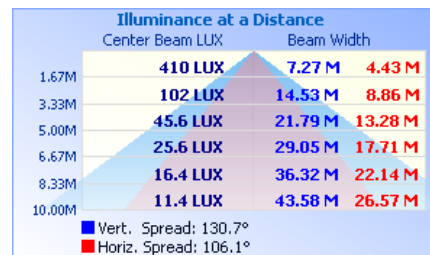

Geckolighting® LED Wallpack lights

Geckolighting® LED 35w & 50w Wall Pack Lights
Robust lighting unit with polycarbonate lens (NO GLASS) for outside or inside applications including security and car park lighting. Suitable for wet locations – IP65

Model Number	60-WP35	60-WP50
LED power:	35W	50W
Input Voltage	100-277VAC	
Frequency Range	50/60Hz	
Luminous flux:	2,336lm	4249lm
Power Factor(PF)	>0.95	
Light source:	Phillips LED (56pcs)	Cree
Operating temperature:	-30°C ~ +55°C	
Color Temperature	NW - Neutral White: 5000-5500K	
Color Index(CRI)	Ra>85	
Lighting angle:	Horizontal axis 120°, vertical axis 60°	
Light Body & Lampshade	Aluminum Alloy And PC	
IP Rating:	IP65	
Working Life	50,000 Hrs	
Dimensions (mm) – Width x Height x Depth:	269*265*196	285*235*150
Net Weight	3Kgs	3kgs

Geckolighting
Phone: (08) 9248 6205
Fax: (08) 9248 3501
sales@geckolighting.com.au

www.geckolighting.com.au