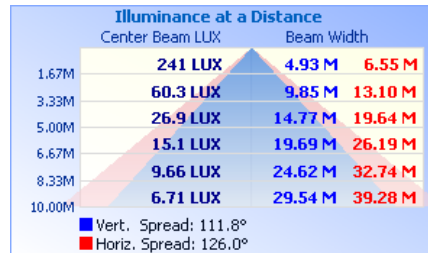

Model Number	60-WP35	60-WP50
LED power:	35W	50W
Input Voltage	100-277VAC	
Frequency Range	50/60Hz	
Luminous flux:	2,336lm	4249lm
Power Factor(PF)	>0.95	
Light source:	Phillips LED (56pcs)	Cree
Operating temperature:	-30°C ~ +55°C	
Color Temperature	NW - Neutral White: 5000-5500K	
Color Index(CRI)	Ra>85	
Lighting angle:	Horizontal axis 120°, vertical axis 60°	
Light Body & Lampshade	Aluminum Alloy And PC	
IP Rating:	IP65	
Working Life	50,000 Hrs	
Dimensions (mm) – Width x Height x Depth:	269*265*196	285*235*150
Net Weight	3Kgs	3kgs