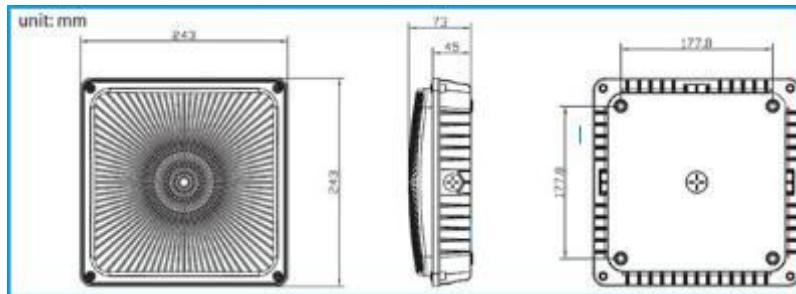

Geckolighting® LED Canopy light

Geckolighting® LED 45w/70w Slim canopy Light
 Robust lighting unit with polycarbonate lens (NO GLASS) for outside or inside applications including security and car park lighting. Suitable for wet locations – IP65

Model Number	60-CL45	60-CL70
LED power:	45W	70W
Input Voltage	100-277VAC	
Frequency Range	50/60Hz	
Luminous flux:	4149lm	5928lm
Power Factor(PF)	>0.90	
Light source:	Cree COB	
Operating temperature:	-25°C ~ +40°C	
Color Temperature	NW - Neutral White: 5000-5500K	
Color Index(CRI)	Ra>75	
Beam angle:	160°	
Light Body & Lamphshade	Aluminum Alloy And PC	
IP Rating:	IP65	
Working Life	50,000 Hrs	
Dimensions – Width x Height x Depth:	243mm(W) x 243mm(H) x 73mm(D)	
Net Weight	2Kgs	2.5kgs