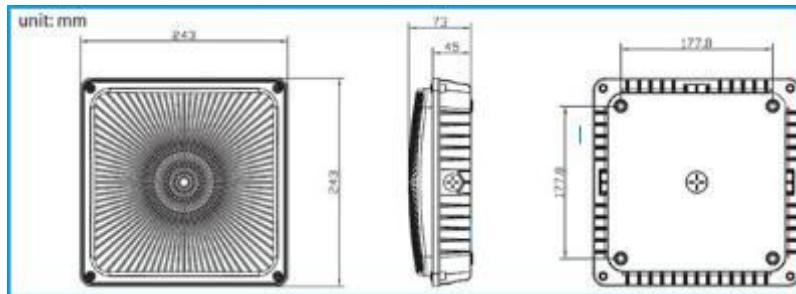

Geckolighting® LED Canopy light

Geckolighting® LED 45w/70w Slim canopy Light
 Robust lighting unit with polycarbonate lens (NO GLASS) for outside or inside applications including security and car park lighting. Suitable for wet locations – IP65

Model Number	60-CL45	60-CL70
LED power:	45W	70W
Input Voltage	100-277VAC	
Frequency Range	50/60Hz	
Luminous flux:	4149lm	5928lm
Power Factor(PF)	>0.90	
Light source:	Cree COB	
Operating temperature:	-25°C ~ +40°C	
Color Temperature	NW - Neutral White: 5000-5500K	
Color Index(CRI)	Ra>75	
Beam angle:	160°	
Light Body & Lampshade	Aluminum Alloy And PC	
IP Rating:	IP65	
Working Life	50,000 Hrs	
Dimensions – Width x Height x Depth:	243mm(W) x 243mm(H) x 73mm(D)	
Net Weight	2Kgs	2.5kgs