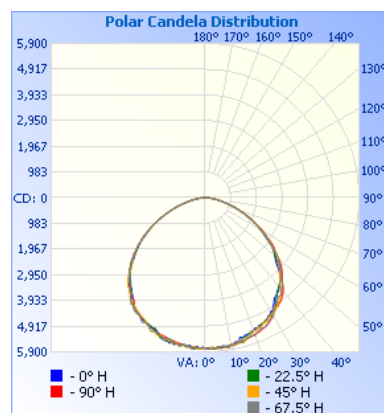

## Geckolighting® LED 100w/150w Canopy Light

Slim line surface mount IP65 Canopy Light. High output LED lighting suitable for hostile environments. IP65

Model Number	60-CL100	60-CL150
LED power:	100W	150W
Input Voltage	100-277VAC	
Frequency Range	50/60Hz	
Luminous flux:	11195	16691
Power Factor(PF)	>0.90	
Operating temperature:	-20°C ~ +45°C	
Color Temperature	6000K	
Color Index(CRI)	Ra>70	
Beam angle:	110°	
Light Body& Lampshade	Diecast Aluminium cover & Beaded Lens	
IP Rating:	IP65	
Driver:	Meanwell HLG-150H-48A	
Dimensions – Width x Height x Depth:	380mmx380mmx78mm	
Net Weight	6kg	6kg

### 150w Data Shown

Distance	Illuminance at a Distance	
	Center Beam LUX	Beam Width
1.33M	3,241 LUX	3.98 M 4.05 M
2.67M	808 LUX	7.97 M 8.12 M
4.00M	360 LUX	11.95 M 12.17 M
5.33M	202 LUX	15.94 M 16.24 M
6.67M	129 LUX	19.92 M 20.29 M
8.00M	89.8 LUX	23.91 M 24.35 M