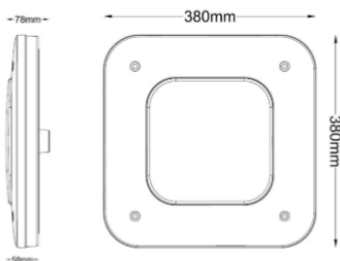

Geckolighting
Phone: (08) 9248 6205
Fax: (08) 9248 3501
sales@geckolighting.com.au

www.geckolighting.com.au