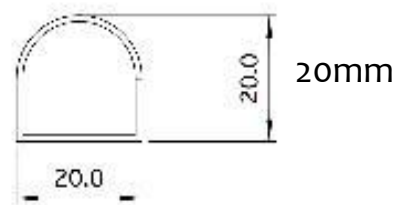

Surface mount dimensions