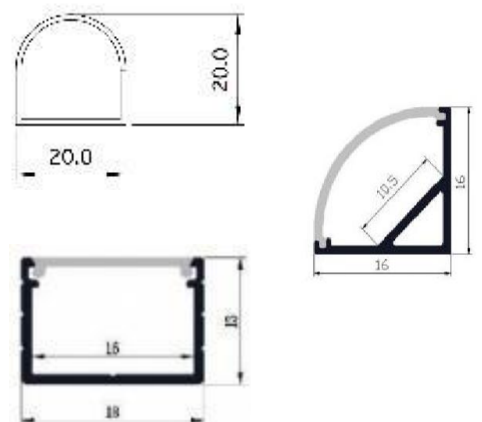

Surface mount profiles