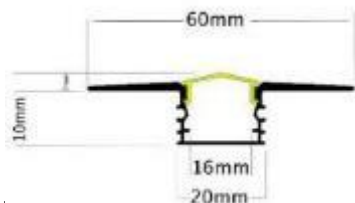

Surface mount or recessed aluminium profile – with or without LED strip set in resin.

Surface mount	Order Code
1m surface mount aluminium profile 20mm x 11mm – domed diffuser.	40-LBPS10
1m surface mount aluminium profile 18mm x 13mm – flat diffuser.	40-LBS1018
Recessed profile	
1m recessed aluminium profile (including diffuser)	40-LBPR10
1.5m recessed aluminium profile (including diffuser)	40-LBPR15
Recessed profile with resin covered LED strip	
1m recessed aluminium profile with single row LED strip set in resin	40-LBPR10R
0.96m recessed aluminium profile with double row LED strip set in resin	40-LBPR960R
1.26m recessed aluminium profile with double row LED strip set in resin	40-LBPR1260R

Recessed profile dimensions

End caps