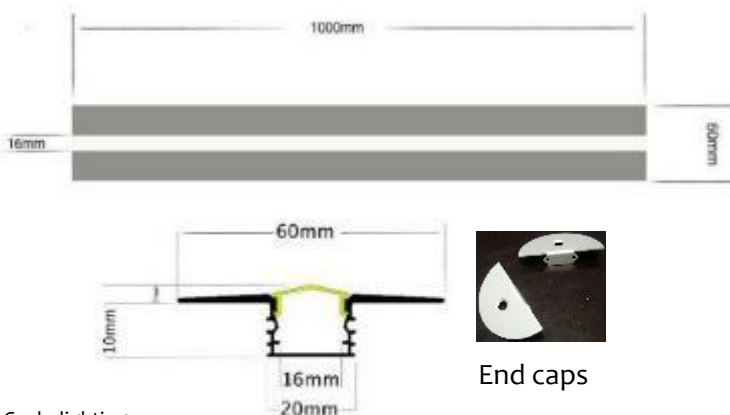

Surface mount or recessed aluminium profile – with or without LED strip set in resin.

Surface mount	Order Code
1m surface mount aluminium profile 20mm x 11mm – domed diffuser.	40-LBPS1020
1m surface mount aluminium profile 18mm x 13mm – flat diffuser.	40-LBS1018
1m surface mount aluminium profile 16mm x 16mm corner including diffuser.	40-LBS1016
Recessed profile	
1m recessed aluminium profile (including diffuser)	40-LBPR10
1.5m recessed aluminium profile (including diffuser)	40-LBPR15
Recessed profile with resin covered LED strip	
1m recessed aluminium profile with single row LED strip set in resin	40-LBPR10R
0.96m recessed aluminium profile with double row LED strip set in resin	40-LBPR960R
1.26m recessed aluminium profile with double row LED strip set in resin	40-LBPR1260R

Recessed profile dimensions

End caps