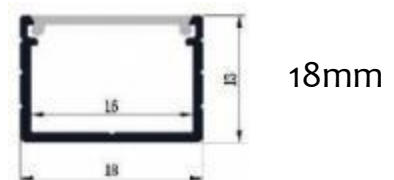

Surface mount dimensions