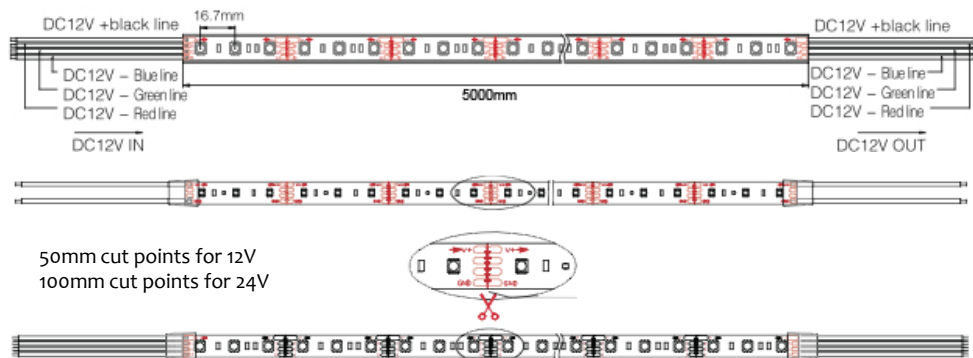

Geckolighting® LED Flex Strip lighting

LED waterproof, non-waterproof Geckolighting® LED Flexible Strip lighting.

Single colour or full RGB colour change.

- Operating voltage: 12VDC or 24VDC
- 60 pieces 5050SMD LED per meter.
- 5M roll (72w per roll)
- 14.4w per meter
- Can be cut/joined every 50mm (100mm for 24VDC version)
- Available in CW, WW, RED, BLUE, GREEN, RGB colour change.

Available in both waterproof and non-waterproof versions with double sided tape on back for ease of installation. A range of connectors are available, as well as controllers for both the RGB or single colour version.

Waterproof (with sleeve) 12mm wide

12VDC Or 24VDC	5m Roll in Sleeve	72w	CW-6000K	72w 5m 5050SMD CW flex strip	35-FS5050CW
			WW-3000K	72w 5m 5050SMD WW flex strip	35-FS5050WW
			RGB	72w 5m 5050SMD RGB flex strip	35-FS5050RGB
			RED	72w 5m 5050SMD RED flex strip	35-FS5050R
			GREEN	72w 5m 5050SMD GREEN flex strip	35-FS5050G
			BLUE	72w 5m 5050SMD BLUE flex strip	35-FS5050B

Non-Waterproof 10mm wide

12VDC Or 24VDC	5m roll	72w	CW-6000K	72w 5m 5050SMD CW flex strip NON/WP	35-FSN5050CW
			WW-3000K	72w 5m 5050SMD WW flex strip NON/WP	35-FSN5050WW
			RGB	72w 5m 5050SMD RGB flex strip NON/WP	35-FSN5050RGB
			RED	72w 5m 5050SMD RED flex strip NON/WP	35-FSN5050R
			GREEN	72w 5m 5050SMD GREEN flex strip NON/WP	35-FSN5050G
			BLUE	72w 5m 5050SMD BLUE flex strip NON/WP	35-FSN5050B