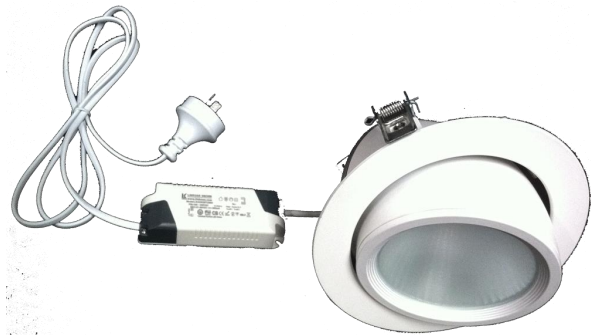

Geckolighting® 25w LED Adjustable Downlight

Geckolighting® LED 25w Adjustable Downlight.

Complete LED downlight unit with fully adjustable fitting for precise light placement. These high power LED downlights are ideal replacement units for existing commercial products. Comes complete with dedicated LED driver.

Colour options of;
Cool white – 6000K
Warm white – 3000K

Model Number	22-DLA25CWD (6000K) 22-DLA25WWD (3000K)
LED power:	25W
Input Voltage	AC85-265V
Frequency Range	50/60Hz
Initial luminous flux:	2280lm
Power Factor(PF)	>0.96
Driver:	Dimmable driver
LED source:	Epistar COB LED
Luminous efficiency:	90-100lm/w
Light efficiency:	>90%
Operating temperature:	-30°C ~ +55°C
Color Temperature	CW - Cool white: 6,000K WW - Warm white: 3,000K
Color Index(CRI)	Ra>80
Beam Angle:	100°
Light Body& Lampshade	Aluminum Alloy and PC lens
Working Life	50,000 Hrs
IP Rating:	IP40
Cutout size:	180mm
Dimensions:	Diameter: 185mm x height: 170mm
Net Weight	1.8Kg