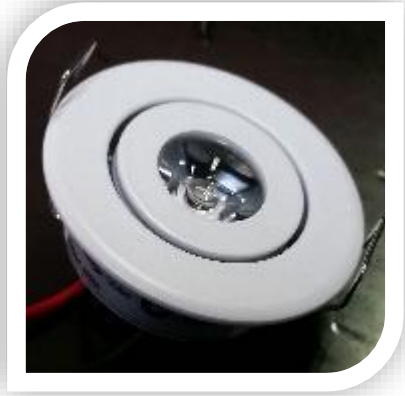

# Geckolighting® 1w LED Mini Downlight

42mm Cutout

## Geckolighting® LED 1w Mini Downlights.

Ideal under shelf lighting. Low voltage DC12V downlight kit. High light out put in either cool white (6000k) or warm white (3000k).

Model Number	22-DL1SCWD (6000K) 22-DL1SWWD (3000K)
LED power:	1W
Input Voltage	DC12V (stepdown driver)
Initial luminous flux:	100lm
LED source:	Bridgelux LED
Luminous efficiency:	100lm/w
Light efficiency:	>90%
Operating temperature:	-30°C ~ +55°C
Color Temperature (CCT):	CW - Cool white: 6,000K WW - Warm white: 3,000K
Color Index(CRI)	Ra>80
Beam Angle:	60°
Light Body& Lampshade	Aluminum Alloy and PC lens
IP Rating:	IP40
Cutout size:	42mm
Dimensions:	Diameter: 52mm x height: 21mm
Net Weight	0.1Kg