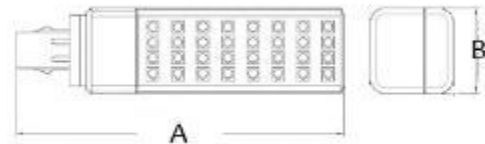

Geckolighting® LED Horizontal PLC globe

Quality Geckolighting® LED PLC/G24 (self-ballasted) globe. High output LED alternative for PLC/G24 base fittings. Note: **Ballast must be by-passed** prior to installation (saving additional energy and maintenance costs). They are an ideal replacement for existing commercial and domestic fluorescent fittings. Economical LED technology not only reduces power consumption, but eliminates UV, Mercury and other toxic hazards.

These globes are directional with swivel base to obtain optimum light direction.

Standard colour options of Cool White (6000k), Neutral White (4500k) or Warm White (3000k). Other colour options are available on order.

Model	Power	Lumens (lm)	Length A (mm)	Width B (mm)	Weight (g)	Colour Options
10-HPLC05	5w	500	120.5	35	230	CW/NW/WW
10-HPLC07	7w	700	120.5	35	230	CW/NW/WW
10-HPLC09	9w	900	143	35	300	CW/NW/WW
10-HPLC11	11w	1100	160	35	310	CW/NW/WW
10-HPLC13	13w	1300	188	35	330	CW/NW/WW